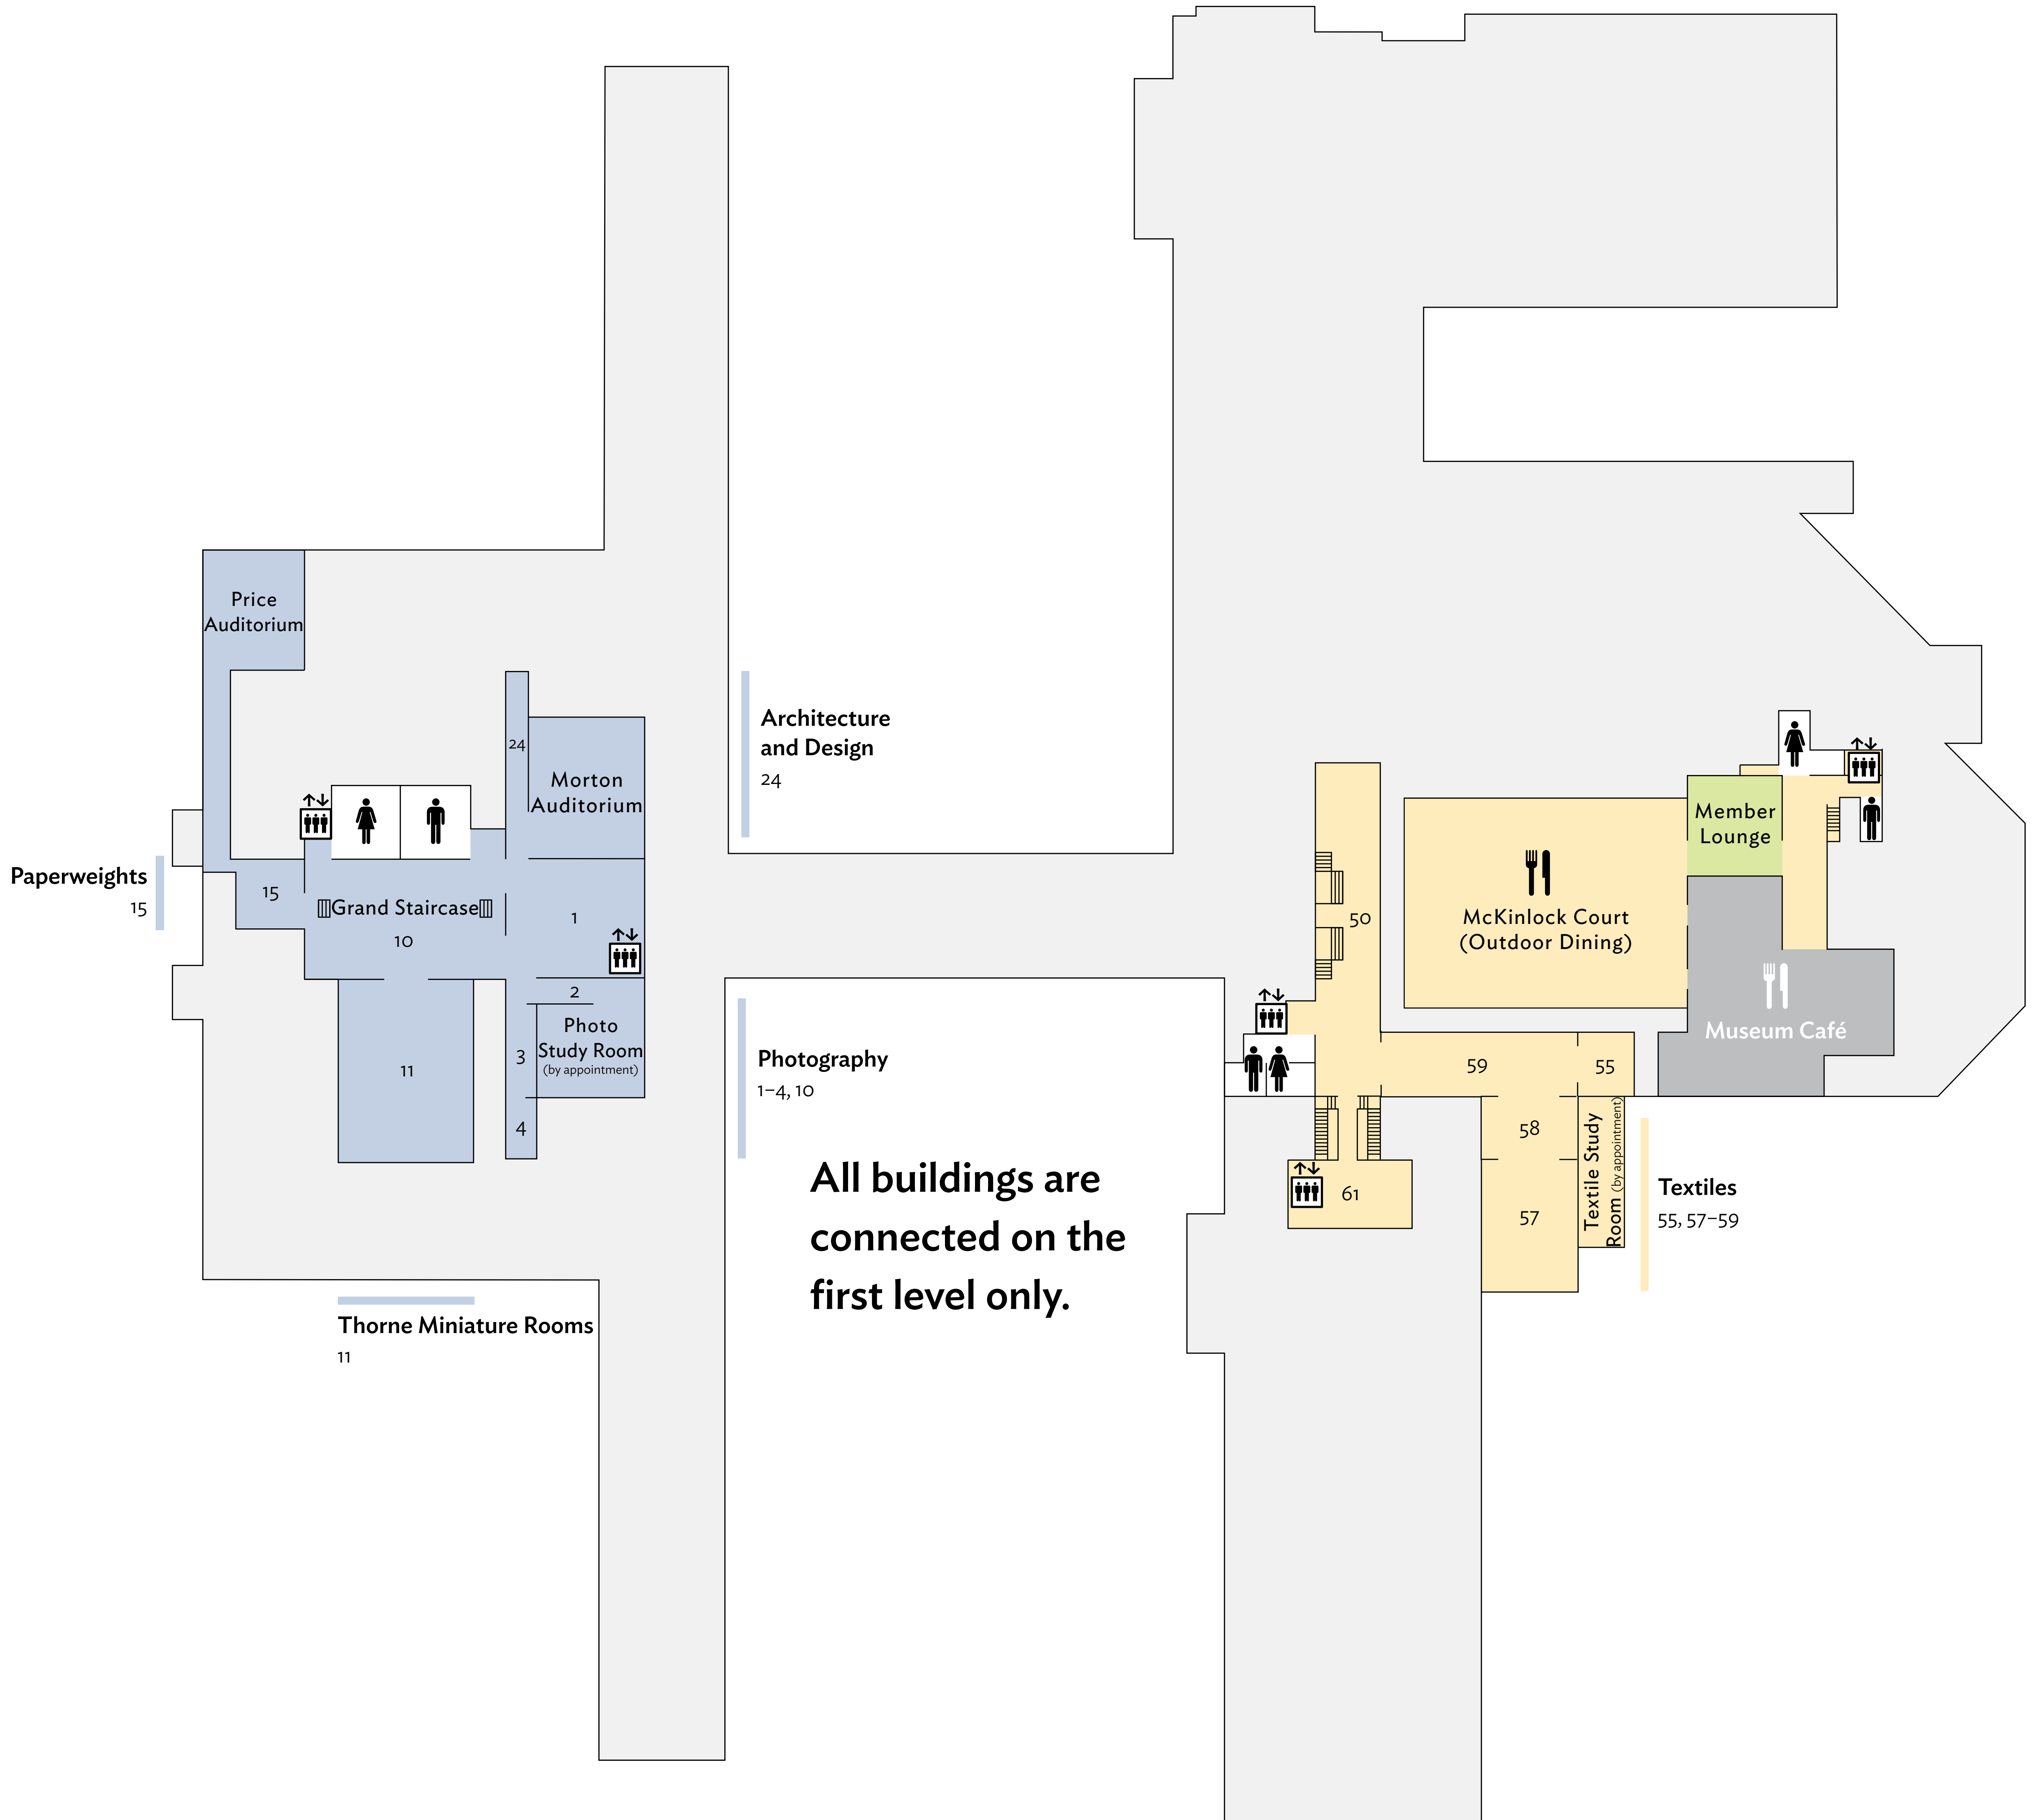

LL

MICHIGAN AVENUE

LAKE MICHIGAN
COLUMBUS DRIVE

- Dining
- Elevator
- Women's Restroom
- Men's Restroom

1

Entrance level

The Art Institute is made up of many different buildings. All buildings are connected on the first level only.

MILLENNIUM PARK

MONROE STREET

MICHIGAN AVENUE

COLUMBUS DRIVE

LAKE MICHIGAN

JACKSON STREET

GRANT PARK

- Information
- Audio Guides
- Checkroom
- Elevator
- Escalator
- Gift Shop
- Tickets
- Women's Restroom
- Men's Restroom
- Family Restroom
- Wheelchair Ramp

MICHIGAN AVENUE

LAKE MICHIGAN
COLUMBUS DRIVE

All buildings are connected on the first level only.

- Information
- Women's Restroom
- Men's Restroom
- Wheelchair Ramp
- Dining
- Elevator
- Escalator

MILLENNIUM PARK